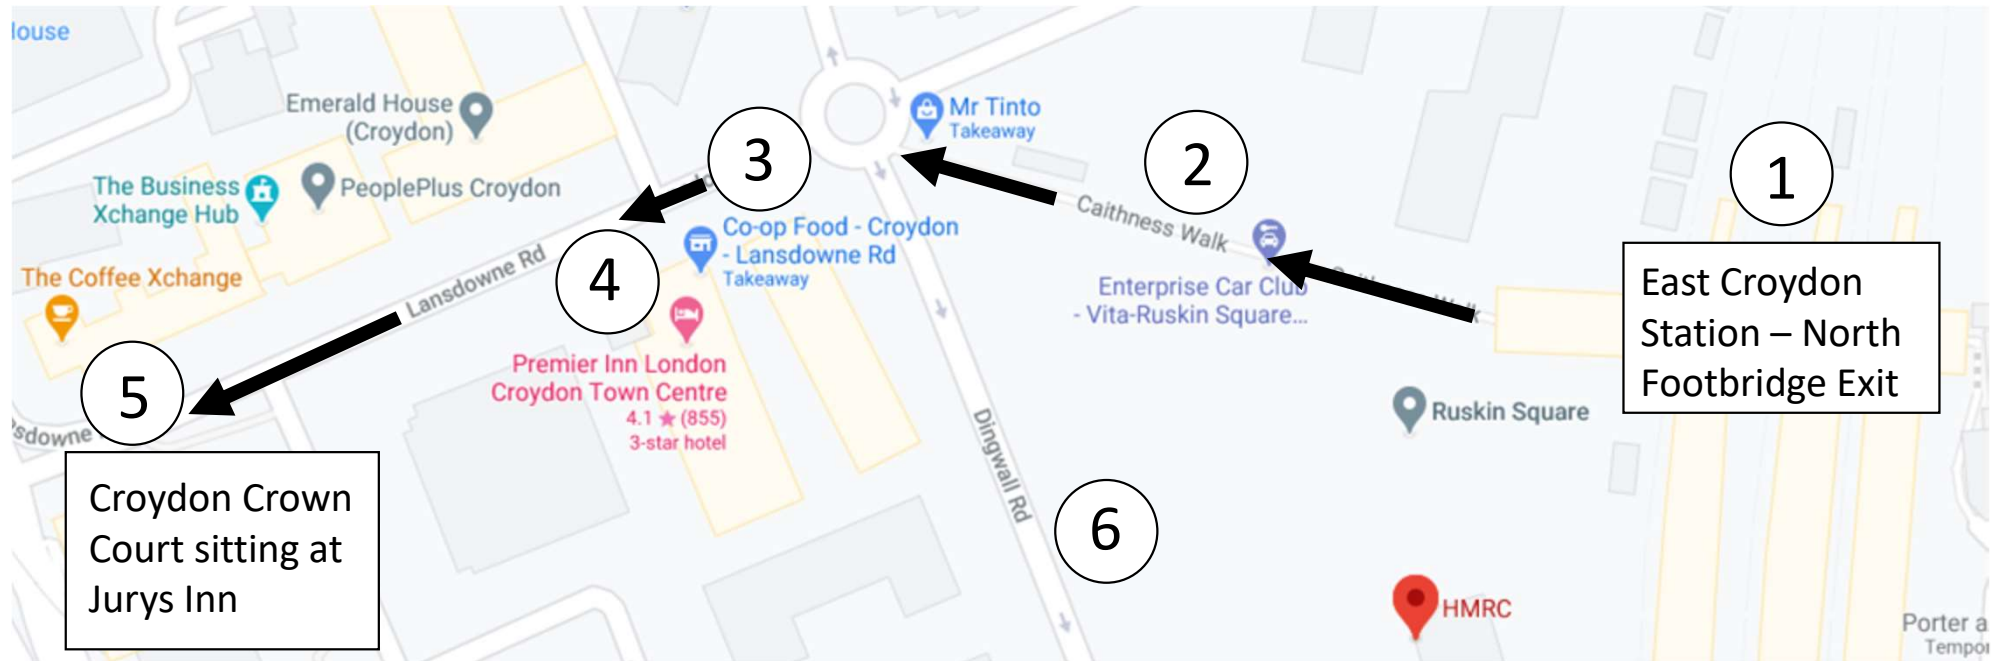

East Croydon Station to Croydon Crown Court sitting at Jurys Inn

1. At the station follow signs “Way out to Home Office and Whitgift Shopping Centre”. This will direct you to a footbridge which will exit on to Caithness Walk.
2. Walk along Caithness Walk until you reach a roundabout.
3. Cross over Dingwall Road onto Lansdowne Road; Co-op and Premier Inn will be on your left.
4. Walk along Lansdowne Road until you see Jurys Inn on your left.
5. Use the main double door entrance to enter the building.
6. *When returning to the station you will need to use the main station entrance as the North Footbridge is currently exit only; walk along Dingwall Road until you reach George Street, East Croydon Station is on your left.*

Croydon Crown Court to Croydon Crown Court sitting at Jurys Inn

1. Exit Croydon Crown Court and turn left on to Altyre Road.
2. When you reach the end of Altyre Road turn left onto George Street.
3. Head along George Street; you will pass East Croydon Train Station on your right.
4. Turn Right onto Dingwall Road and walk until you reach the roundabout.
5. Turn left onto Lansdowne Road and walk along the road until you see Jurys Inn on your left.
6. Use the main double door entrance to enter the building.